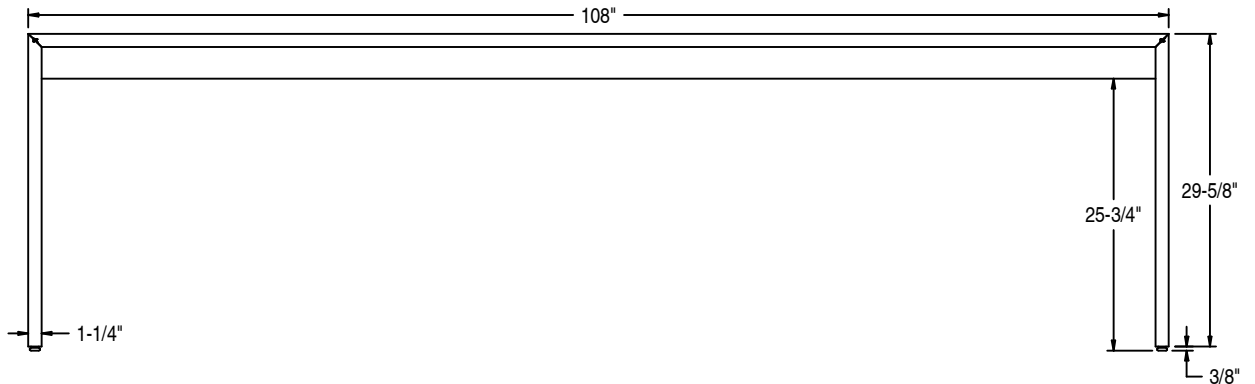

Top View

Side View

Front View

CROW WORKS EST. 1995

Waterfall Table 30" x 108" x 30"H

179 Straits Lane, Killbuck Ohio 44637 | 1.888.811.CROW | holler@crowworks.com

N.T.S.

Approx. Weight

150 lbs