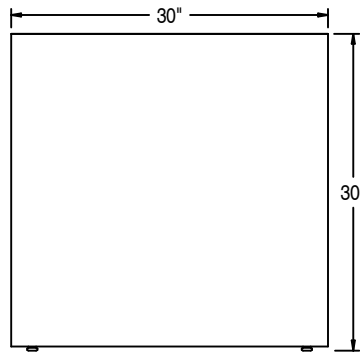

Top View

Side View

Front View

CROW WORKS EST. 1995

Waterfall Table 30" x 108" x 30"H

179 Straits Lane, Killbuck Ohio 44637 | 1.888.811.CROW | holler@crowworks.com

N.T.S.

Approx. Weight

150 lbs